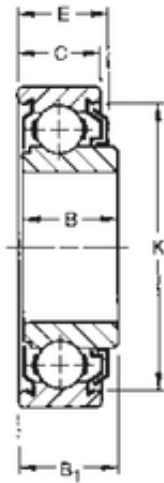

Shandong Tai Shi Te Bearing Co., Ltd.

16 mm x 35 mm x 12,19 mm TIMKEN 202KLD3 Single Row Ball Bearings

Bearing No. 202KLD3

Size	16x35x12.19 mm
Bore Diameter	16 mm
Outer Diameter	35 mm
Width	12,19 mm
d	16 mm
D	35 mm
B	12,19 mm
B1	12,7 mm
C	11 mm
Weight	0,045 Kg
Basic dynamic load rating (C)	8,65 kN

202KLD3 Bearing 2D drawings and 3D CAD models