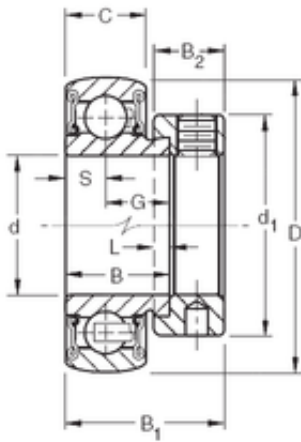

## 50,8 mm x 100 mm x 32,54 mm TIMKEN RA200RRB Insert Bearings Spherical OD

Bearing No. RA200RRB

Size	50.8x100x32.54 mm
Bore Diameter	50,8 mm
Outer Diameter	100 mm
Width	32,54 mm
d	50,8 mm
D	100 mm
B	32,54 mm
C	24 mm
d1	76,2 mm
B1	48,4 mm
B2	20,6 mm
G	20,55 mm
L	4,8 mm
S	11,99 mm
Weight	0,962 Kg
Basic dynamic load rating (C)	48 kN

RA200RRB Bearing 2D drawings and 3D CAD models