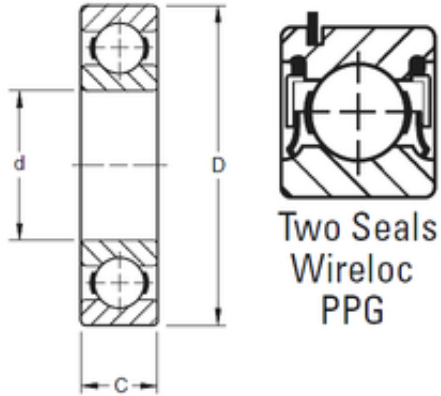

### 30 mm x 62 mm x 23,83 mm TIMKEN W206PPG Single Row Ball Bearings

Bearing No. W206PPG

Size	30x62x23.83 mm
Bore Diameter	30 mm
Outer Diameter	62 mm
Width	23,83 mm
d	30 mm
D	62 mm
B	23,83 mm
C	23,83 mm
Weight	0,295 Kg
Basic dynamic load rating (C)	21600 kN