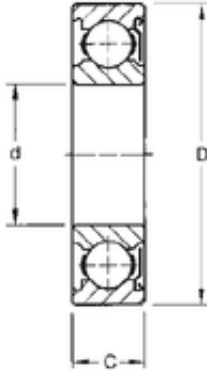

### 55 mm x 120 mm x 29 mm TIMKEN 311KD Single Row Ball Bearings

Bearing No. 311KD

Size	55x120x29 mm
Bore Diameter	55 mm
Outer Diameter	120 mm
Width	29 mm
d	55 mm
D	120 mm
B	29 mm
C	29 mm
Weight	1,424 Kg
Basic dynamic load rating (C)	81,2 kN