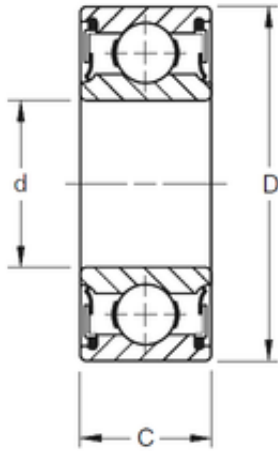

Shandong Tai Shi Te Bearing Co., Ltd.

40 mm x 90 mm x 36,53 mm TIMKEN W308PP Single Row Ball Bearings

Bearing No. W308PP

Size	40x90x36.53 mm
Bore Diameter	40 mm
Outer Diameter	90 mm
Width	36,53 mm
d	40 mm
D	90 mm
B	36,53 mm
C	36,53 mm
Weight	1,021 Kg
Basic dynamic load rating (C)	50,6 kN

W308PP Bearing 2D drawings and 3D CAD models